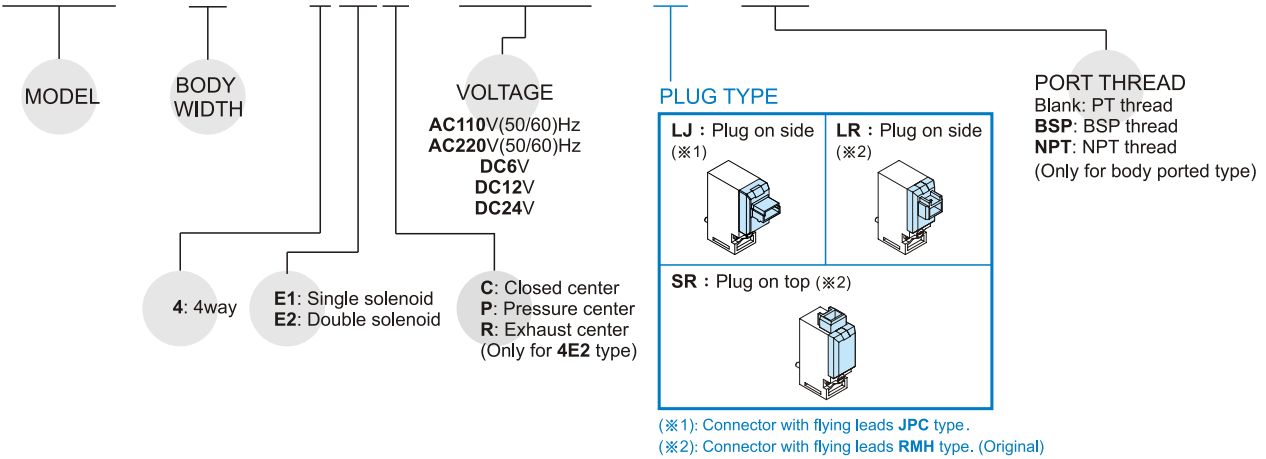

MVSG-180 Order example

SOLENOID VALVE

Order example of valve:

MVSG – 180 – 4E2C – AC110 – LJ – BSP

New

Order example of valve:

MVSG – 180 – 4E2C – AC110 – S – BSP

Old