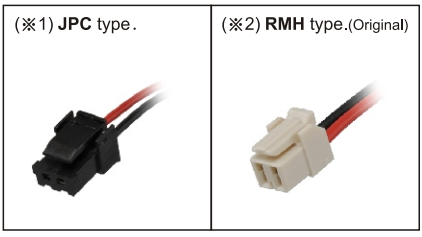

MVSG-180 Order example

SOLENOID VALVE

Order example of valve:

MVSG – 180 – 4E2C – AC110 – LJ – BSP

New

Order example of valve:

MVSG – 180 – 4E2C – AC110 – S – BSP

Old