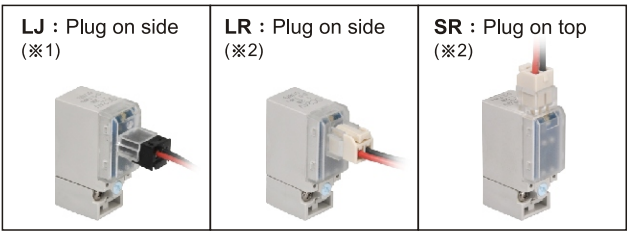

MVSG-180 Order example

SOLENOID VALVE

Order example of valve:

MVSG – 180 – 4E2C – AC110 – LJ – BSP

New

Order example of valve:

MVSG – 180 – 4E2C – AC110 – S – BSP

Old