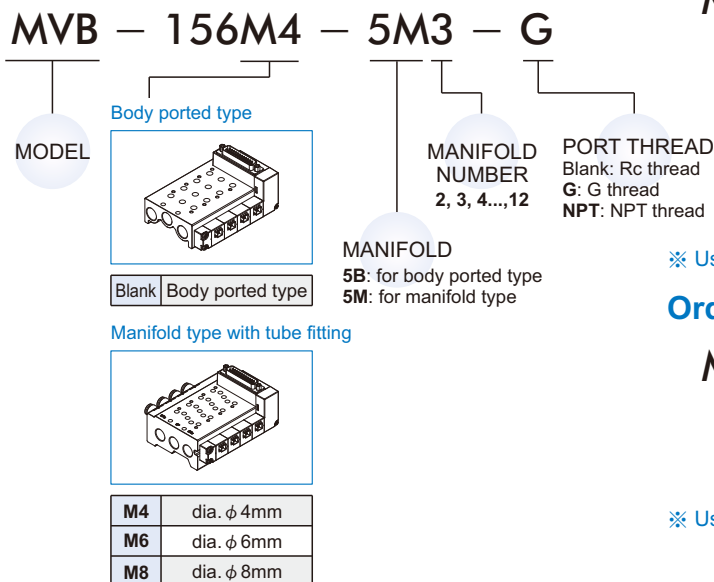

MVB-156 series

MULTI CONNECTOR SYSTEM

Specification

- 25 Pin D-sub connector (cable length 3m).
- Simple electric wire system.

Remark

- Maximum number of stations
4E1: 12 stations
4E2 & 4E2C.P.R: 11 stations
- For MVSY-156 series solenoid valve only.
- Installation of wire to PCB

Order example (Multi connector system)

※ Valves are assembled from the D-sub side.

Order example of circuit board and manifold

Order example of protective plate

※ Use the same accessories with MVB-100.

Order example of connector

MVB-100-W**E1

MVB-100-W**E2

MVB-156 Dimensions

MULTI CONNECTOR SYSTEM

MVB-156C*-5B*

No. of stations	L	S1
2	79.5	69.5
3	97	87
4	114.5	104.5
5	132	122
6	149.5	139.5
7	167	157
8	184.5	174.5
9	202	192
10	219.5	209.5
11	237	227
12	254.5	244.5
Code	M	
Port size		
C4	13	
C6	14	
C8	18.5	

MVB-156M*-5M*

No. of stations	L	S1
2	79.5	69.5
3	97	87
4	114.5	104.5
5	132	122
6	149.5	139.5
7	167	157
8	184.5	174.5
9	202	192
10	219.5	209.5
11	237	227
12	254.5	244.5
Code	M	
Port size		
C4	13	
C6	14	
C8	18.5	