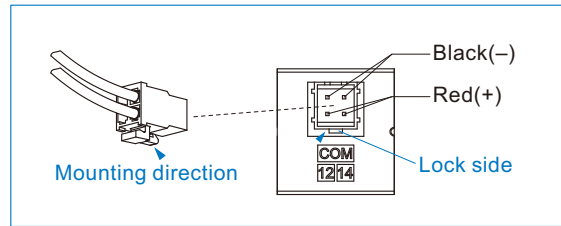

MVB-156 series

MULTI CONNECTOR SYSTEM

Specification

- 25 Pin D-sub connector (cable length 3m).
- Simple electric wire system.

Remark

- Maximum number of stations
4E1: 12 stations
4E2 & 4E2C.P.R: 11 stations
- For MVSY-156 series solenoid valve only.
- Installation of wire to PCB

Order example (Multi connector system)

※ Valves are assembled from the D-sub side.

Order example of circuit board and manifold

Order example of protective plate

※ Use the same accessories with MVB-100.

Order example of connector