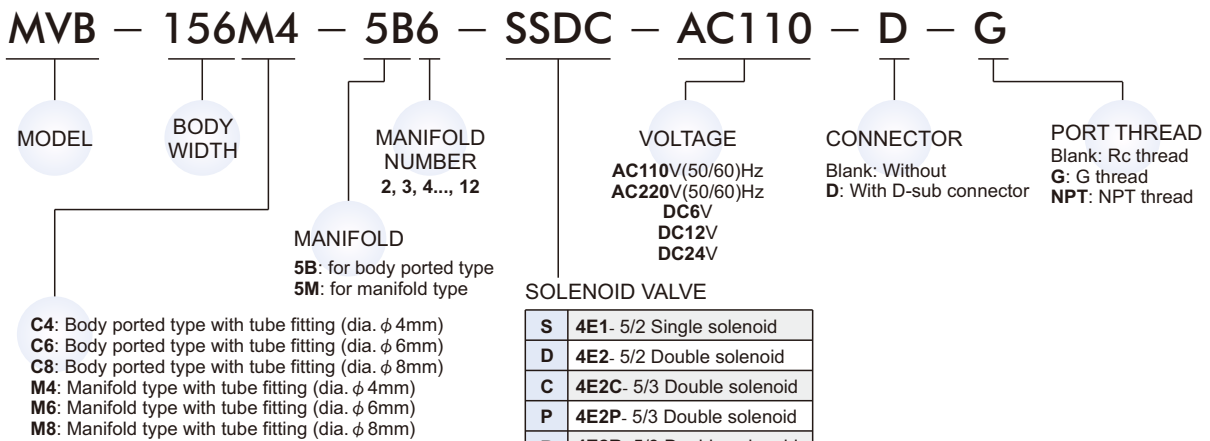

MVB-156 series

MULTI CONNECTOR SYSTEM

Specification

- 25 Pin D-sub connector (cable length 3m).
- Simple electric wire system.

Remark

- Maximum number of stations
4E1: 12 stations
4E2 & 4E2C.P.R: 11 stations
- For MVSY-156 series solenoid valve only.
- Installation of wire to PCB

Order example (Multi connector system)

※ Valves are assembled from the D-sub side.

Order example of circuit board and manifold

Order example of protective plate

※ Use the same accessories with MVB-100.

Order example of connector

MVB-100-W**E1

MVB-100-W**E2

MVB-156 Dimensions

MULTI CONNECTOR SYSTEM

MVB-156C*-5B*

No. of stations	L	S1
2	79.5	69.5
3	97	87
4	114.5	104.5
5	132	122
6	149.5	139.5
7	167	157
8	184.5	174.5
9	202	192
10	219.5	209.5
11	237	227
12	254.5	244.5
Code	M	
Port size		
C4	13	
C6	14	
C8	18.5	