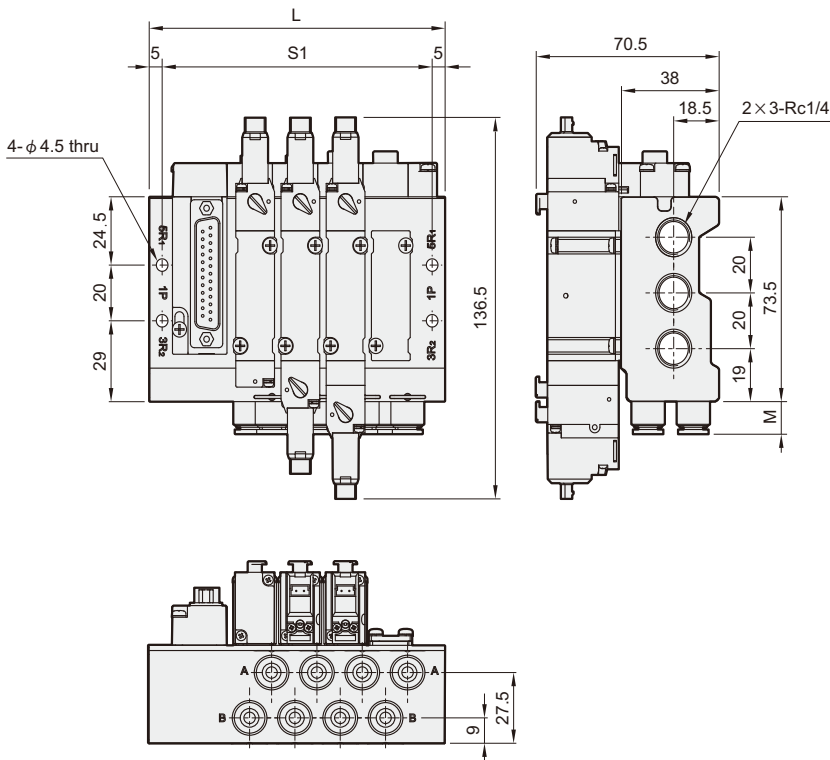

MVB-156 series

MULTI CONNECTOR SYSTEM

Specification

- 25 Pin D-sub connector (cable length 3m).
- Simple electric wire system.

Remark

- Maximum number of stations
4E1: 12 stations
4E2 & 4E2C.P.R: 11 stations
- For MVSY-156 series solenoid valve only.
- Installation of wire to PCB

MVB-100-W**E1

MVB-100-W**E2

MVB-156 Dimensions

MULTI CONNECTOR SYSTEM

MVB-156C*-5B*

No. of stations	L	S1
2	79.5	69.5
3	97	87
4	114.5	104.5
5	132	122
6	149.5	139.5
7	167	157
8	184.5	174.5
9	202	192
10	219.5	209.5
11	237	227
12	254.5	244.5
Code	M	
Port size		
C4	13	
C6	14	
C8	18.5	

MVB-156M*-5M*

No. of stations	L	S1
2	79.5	69.5
3	97	87
4	114.5	104.5
5	132	122
6	149.5	139.5
7	167	157
8	184.5	174.5
9	202	192
10	219.5	209.5
11	237	227
12	254.5	244.5
Code	M	
Port size		
C4	13	
C6	14	
C8	18.5	