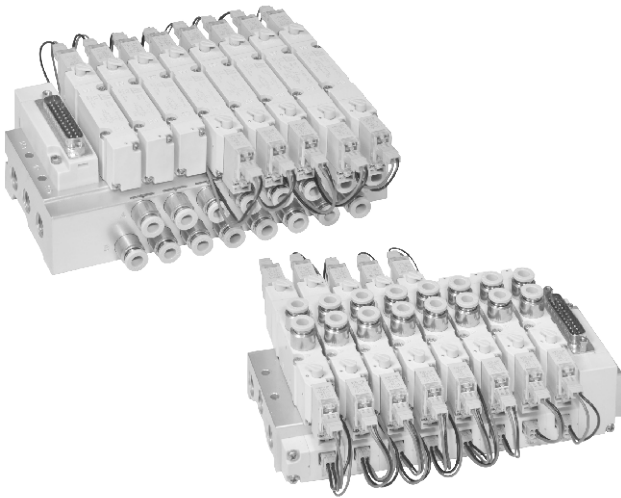

MVB-156 series

MULTI CONNECTOR SYSTEM

Specification

- 25 Pin D-sub connector (cable length 3m).
- Simple electric wire system.

Remark

- Maximum number of stations
4E1: 12 stations
4E2 & 4E2C.P.R: 11 stations
- For MVSY-156 series solenoid valve only.
- Installation of wire to PCB

Order example (Multi connector system)

※ Valves are assembled from the D-sub side.

Order example of circuit board and manifold

Order example of protective plate

※ Use the same accessories with MVB-100.

Order example of connector

※ Use the same accessories with MVB-100.

MVB-156 Order example

MULTI CONNECTOR SYSTEM

Mindman

Order example of wire ※ Use the same accessories with MVB-100.

MVB – 100 – WA2E1

MODEL

VOLTAGE

A2: AC220V(50/60)Hz
A1: AC110V(50/60)Hz
D: DC24V/12V/6V

WIRE TYPE

E1: for 4E1 valves
E2: for 4E2 valves

25 PIN

Wire color	Pin No.	Coil No.
Brown	1	D-01
Purple / black	14	D-02
Brown / black	2	D-03
Grey	15	D-04
Red	3	D-05
Grey / black	16	D-06
Red / black	4	D-07
White	17	D-08
Orange	5	D-09
White / black	18	D-10
Orange / black	6	D-11
Pink	19	D-12
Yellow	7	D-13
Pink / black	20	D-14
Yellow / black	8	D-15
Light purple	21	D-16
Green	9	D-17
Light purple / black	22	D-18
Green / black	10	D-19
Light blue	23	D-20
Blue	11	D-21
Light blue / black	24	D-22
Blue / black	12	D-23
Purple	13	COM
Light green	25	COM