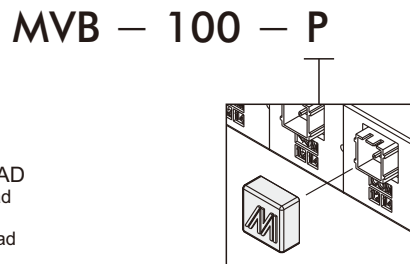

MVB-156 series

MULTI CONNECTOR SYSTEM

Specification

- 25 Pin D-sub connector (cable length 3m).
- Simple electric wire system.

Remark

- Maximum number of stations
4E1: 12 stations
4E2 & 4E2C.P.R: 11 stations
- For MVSY-156 series solenoid valve only.
- Installation of wire to PCB

Order example (Multi connector system)

※ Valves are assembled from the D-sub side.

Order example of circuit board and manifold

Order example of protective plate

※ Use the same accessories with MVB-100.

Order example of connector