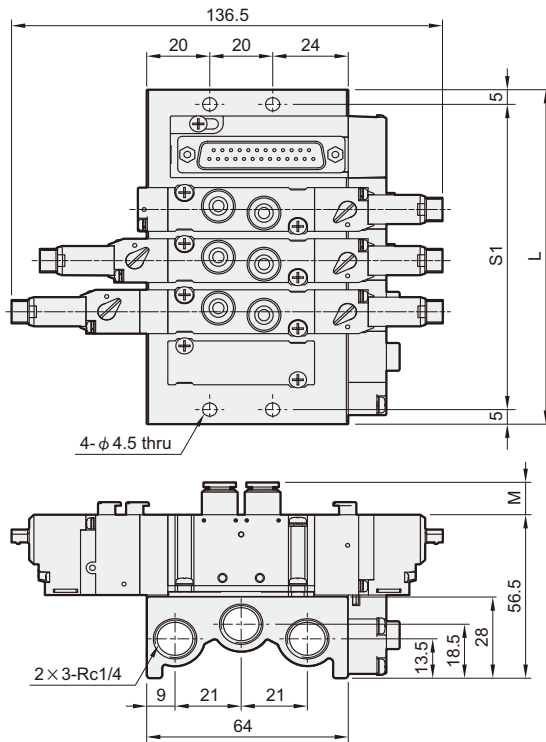

MVB-156 series

MULTI CONNECTOR SYSTEM

Specification

- 25 Pin D-sub connector (cable length 3m).
- Simple electric wire system.

Remark

- Maximum number of stations
4E1: 12 stations
4E2 & 4E2C.P.R: 11 stations
- For MVSY-156 series solenoid valve only.
- Installation of wire to PCB

MVB-100-W**E1

MVB-100-W**E2

MVB-156 Dimensions

MULTI CONNECTOR SYSTEM

MVB-156C*-5B*

No. of stations	L	S1
2	79.5	69.5
3	97	87
4	114.5	104.5
5	132	122
6	149.5	139.5
7	167	157
8	184.5	174.5
9	202	192
10	219.5	209.5
11	237	227
12	254.5	244.5
Code	M	
Port size		
C4	13	
C6	14	
C8	18.5	

MVB-156M*-5M*

No. of stations	L	S1
2	79.5	69.5
3	97	87
4	114.5	104.5
5	132	122
6	149.5	139.5
7	167	157
8	184.5	174.5
9	202	192
10	219.5	209.5
11	237	227
12	254.5	244.5
Code	M	
Port size		
C4	13	
C6	14	
C8	18.5	