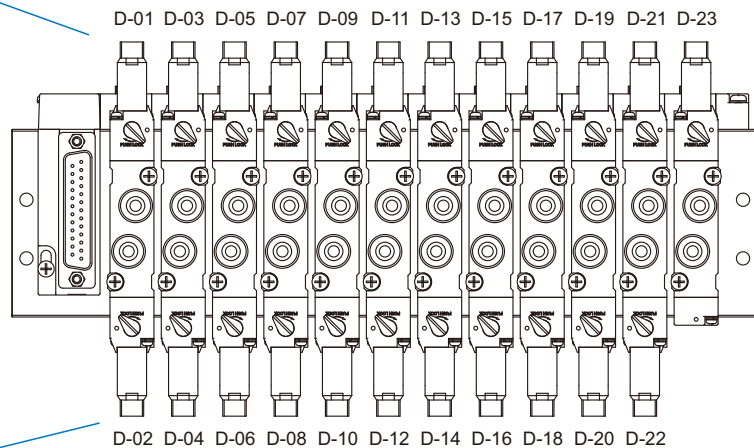

MVB-156 series

MULTI CONNECTOR SYSTEM

Specification

- 25 Pin D-sub connector (cable length 3m).
- Simple electric wire system.

Remark

- Maximum number of stations
4E1: 12 stations
4E2 & 4E2C.P.R: 11 stations
- For MVSY-156 series solenoid valve only.
- Installation of wire to PCB

A2: AC220V(50/60)Hz
A1: AC110V(50/60)Hz
D: DC24V/12V/6V

WIRE TYPE

E1: for 4E1 valves
E2: for 4E2 valves

25 PIN

Wire color	Pin No.	Coil No.
Brown	1	D-01
Purple / black	14	D-02
Brown / black	2	D-03
Grey	15	D-04
Red	3	D-05
Grey / black	16	D-06
Red / black	4	D-07
White	17	D-08
Orange	5	D-09
White / black	18	D-10
Orange / black	6	D-11
Pink	19	D-12
Yellow	7	D-13
Pink / black	20	D-14
Yellow / black	8	D-15
Light purple	21	D-16
Green	9	D-17
Light purple / black	22	D-18
Green / black	10	D-19
Light blue	23	D-20
Blue	11	D-21
Light blue / black	24	D-22
Blue / black	12	D-23
Purple	13	COM
Light green	25	COM

MVB-100-W**E1

MVB-100-W**E2

MVB-156 Dimensions

MULTI CONNECTOR SYSTEM

MVB-156C*-5B*

No. of stations	L	S1
2	79.5	69.5
3	97	87
4	114.5	104.5
5	132	122
6	149.5	139.5
7	167	157
8	184.5	174.5
9	202	192
10	219.5	209.5
11	237	227
12	254.5	244.5
Code	M	
Port size		
C4	13	
C6	14	
C8	18.5	

MVB-156M*-5M*

No. of stations	L	S1
2	79.5	69.5
3	97	87
4	114.5	104.5
5	132	122
6	149.5	139.5
7	167	157
8	184.5	174.5
9	202	192
10	219.5	209.5
11	237	227
12	254.5	244.5
Code	M	
Port size		
C4	13	
C6	14	
C8	18.5	