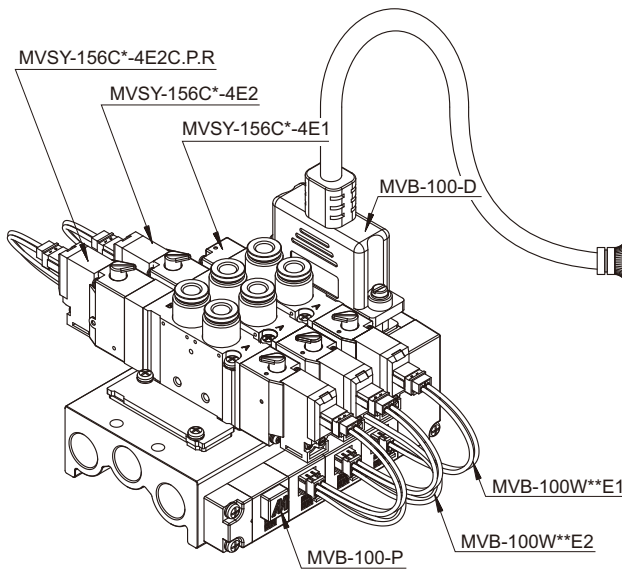

MVB-156 Order example

MULTI CONNECTOR SYSTEM

Mindman

Order example of wire ※ Use the same accessories with MVB-100.

MVB – 100 – WA2E1

MODEL

VOLTAGE

A2: AC220V(50/60)Hz
A1: AC110V(50/60)Hz
D: DC24V/12V/6V

WIRE TYPE

E1: for 4E1 valves
E2: for 4E2 valves

25 PIN